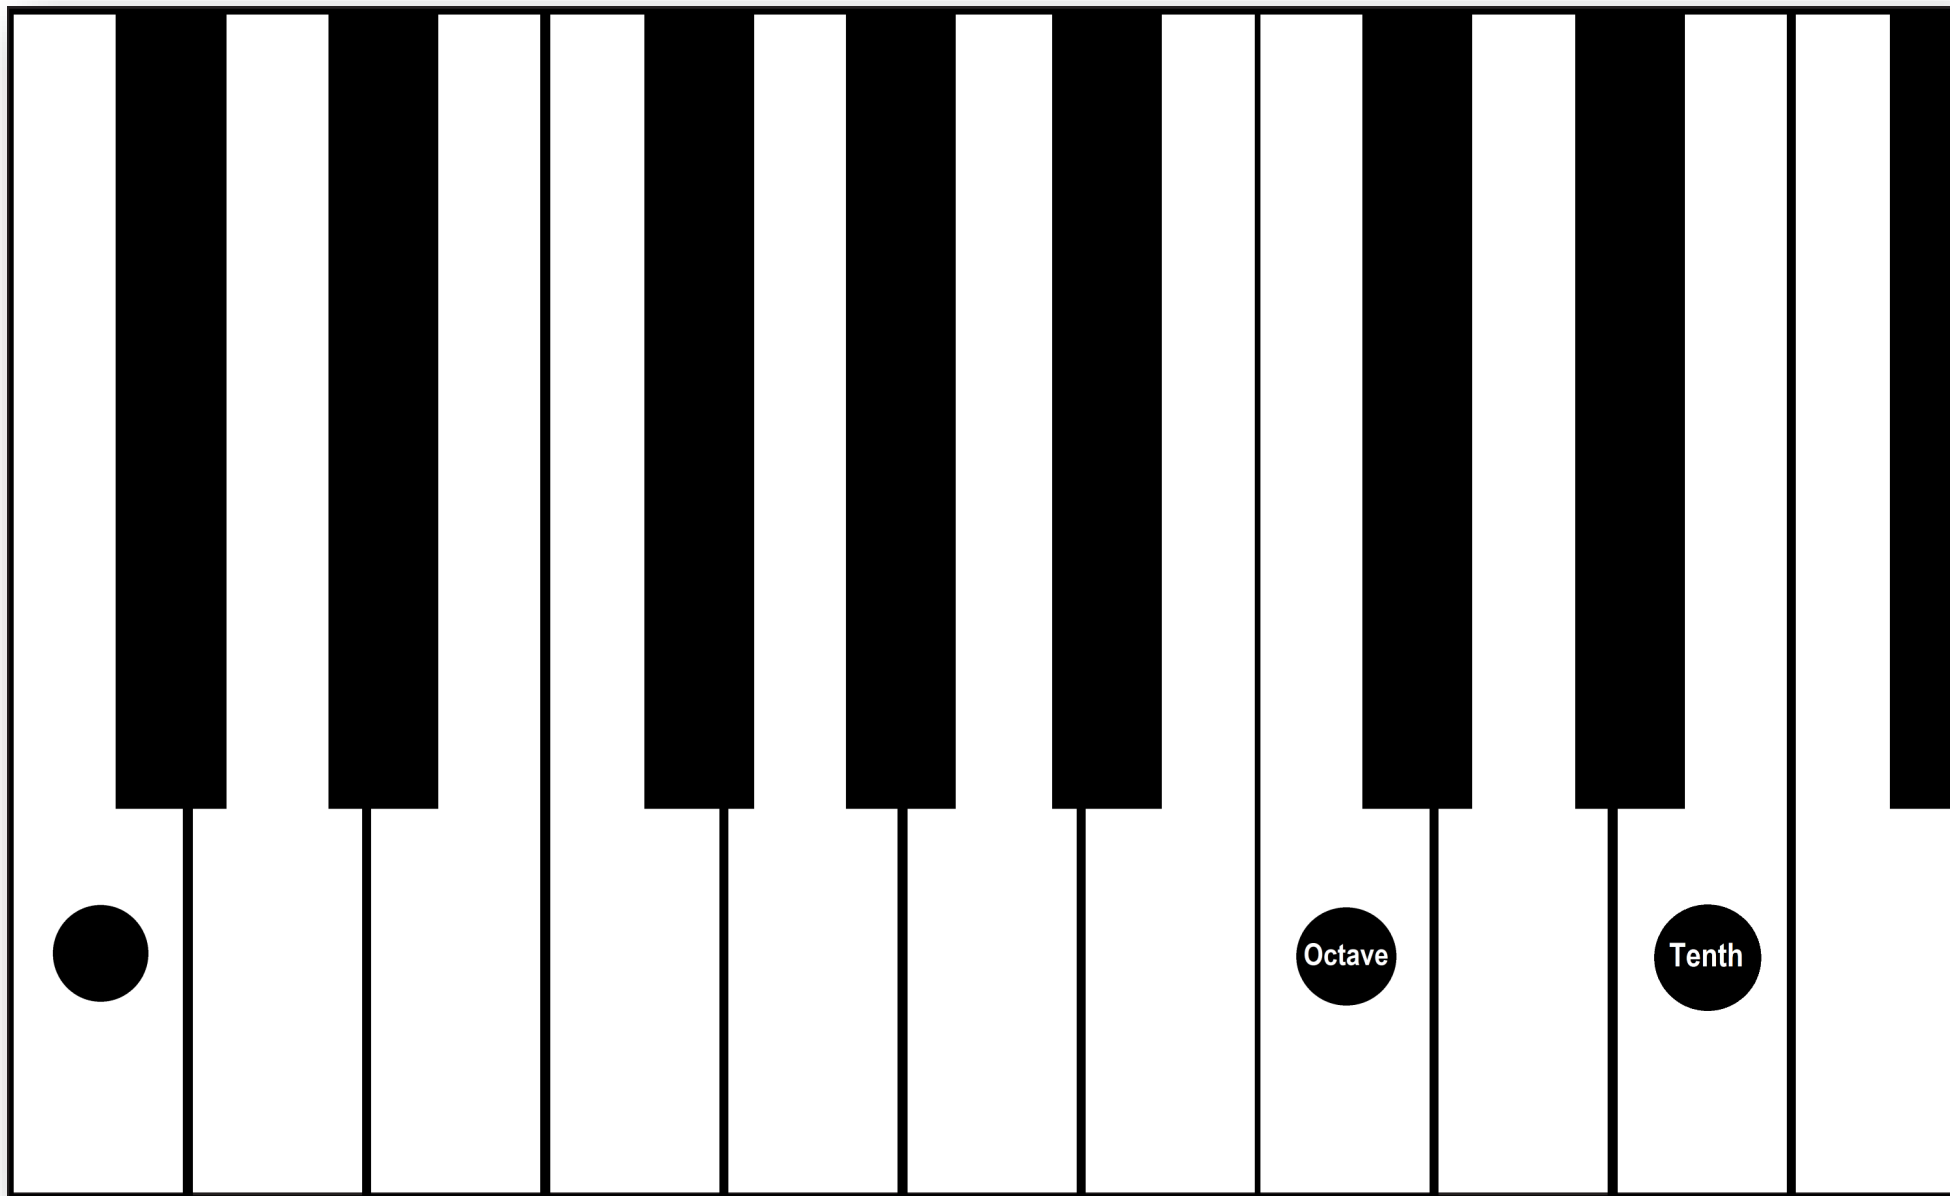

[NarrowKeys.com/Athena](https://NarrowKeys.com/Athena)

**PRINT IN LANDSCAPE MODE** - Feel the comfort! These keys have a 5.5" octave. They enable small hands to experience the piano like someone with large hands. Try playing an octave. Maybe you can reach a comfortable octave for the first time... or a 10th!

Athena  
Pianos

*Narrow Keys for Small Hands*

## Regular Sized Keys

**PRINT IN LANDSCAPE MODE** These keys have a 6.5" octave.

This is the size of current piano keyboards. If you have a large hand, they are wonderful. If you have a small hand your playing options are limited and you may experience pain.